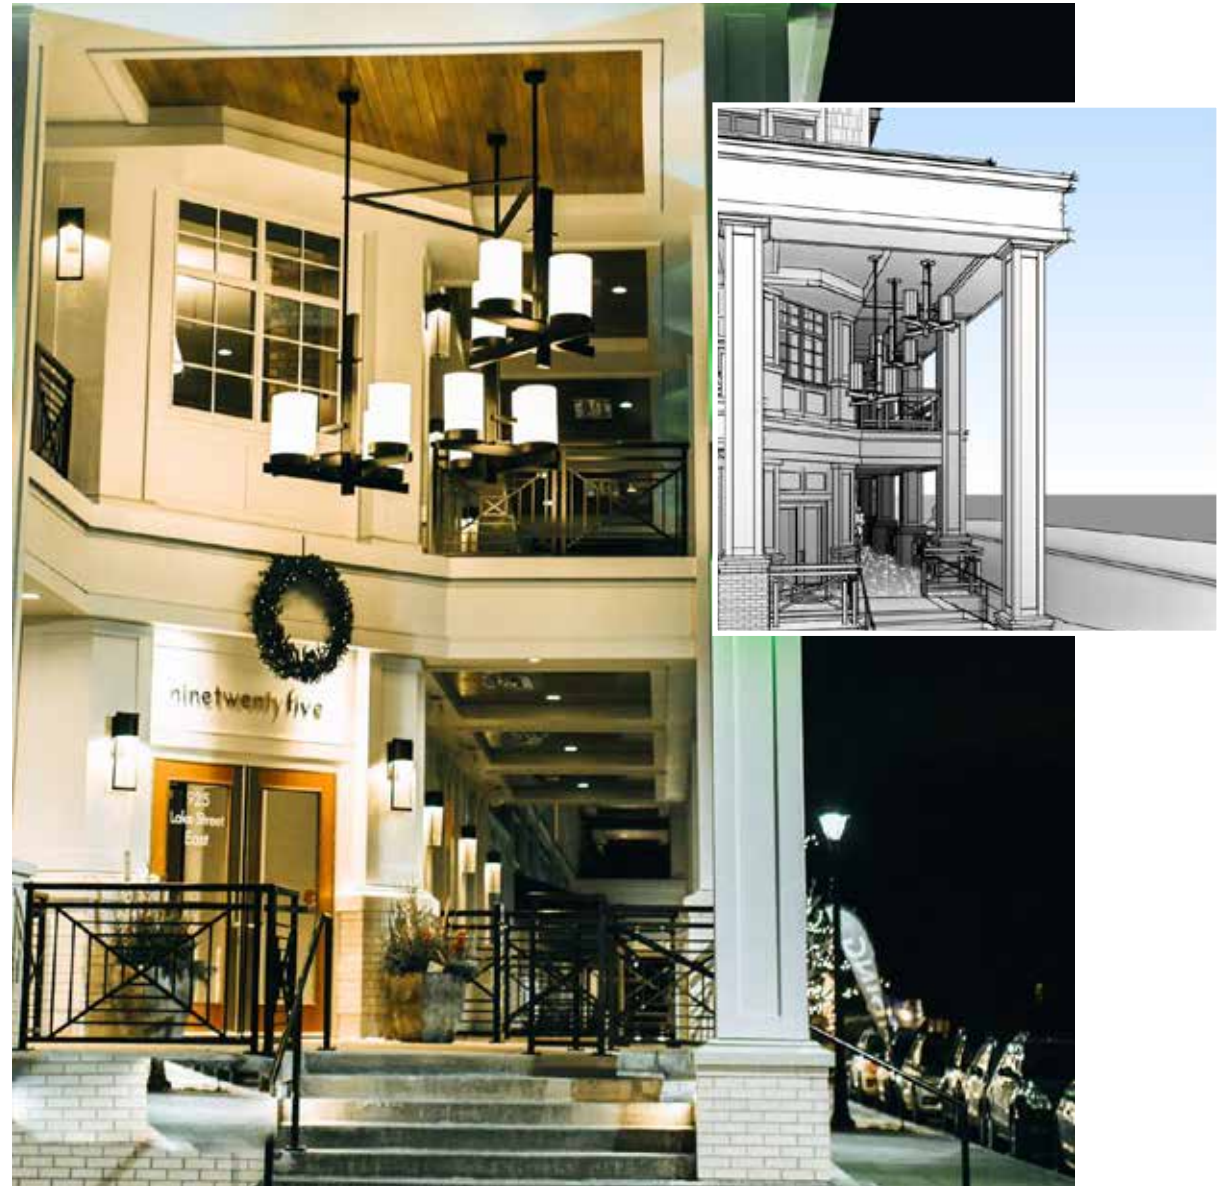

BANDED RING 8-ARM

22.3" h x 32" dia

BANDED CUSTOM 18-ARM RECTANGULAR

26.2" h x 42" w x 15" d

ONDRIAN

ONDRIAN TRIPLE

68.3" h x 28.5" w x 27.5" d

925 Restaurant at Hotel Landing — Wayzata, MN